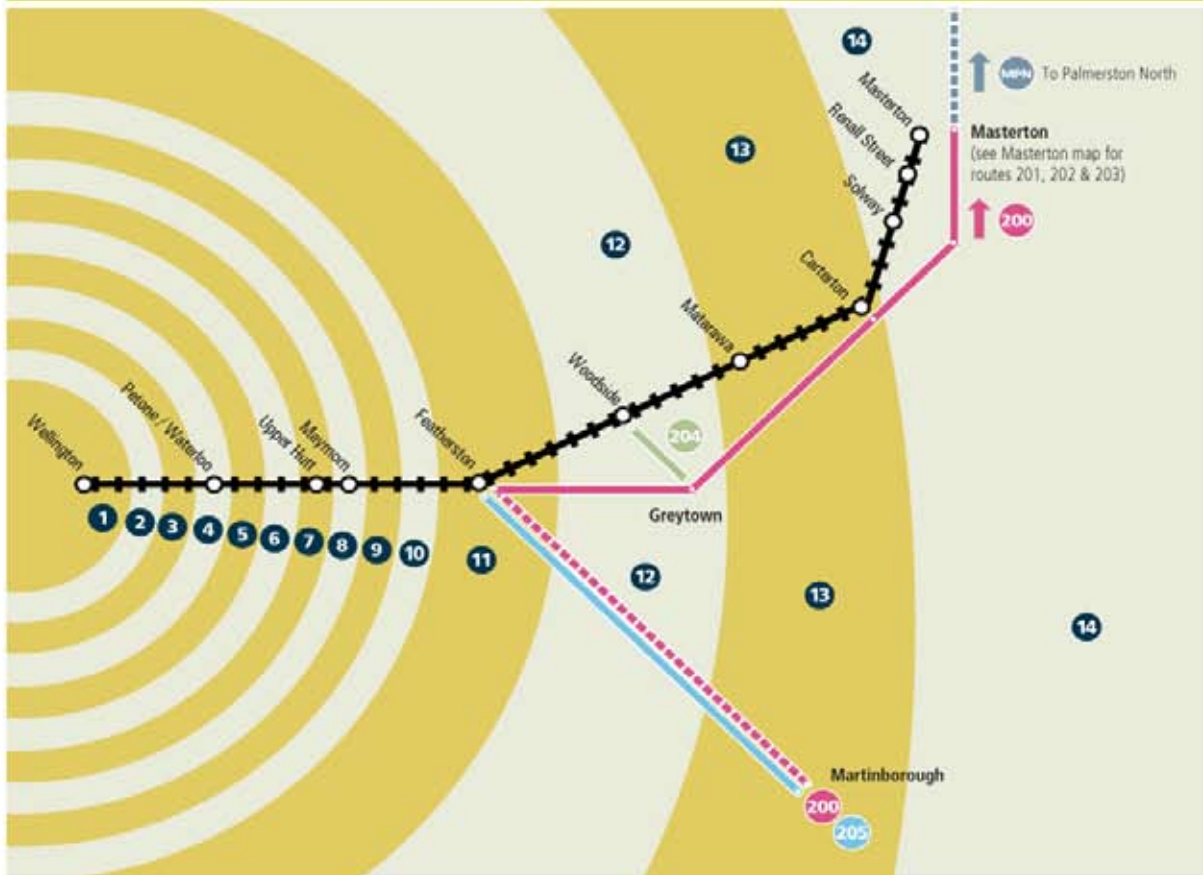

Wairarapa Services

Areas served:

Masterton
Carterton
Greytown
Featherston
Martinborough

Destinations include:

Palmerston North
Wellington City
Hutt Valley

For timetables and information about bus and train services in the greater Wellington region contact Metlink

The baggage compartment is located in the SWG carriage directly behind the locomotive on services travelling from Wellington to Masterton and at the rear of the train for services travelling from Masterton to Wellington.

Groups travelling with large amounts of baggage should contact Tranz Metro Group Bookings on 04 498 3103.

SuperGold card

SuperGold card holders can travel free on Metlink off-peak services. Weekday off-peak is between 9.00am and 3.00pm, and after 6.30pm. Off-peak also applies all day on weekends and public holidays.

Travel is subject to the General Conditions of Carriage for Passenger Services of KiwiRail.

WAIRARAPA NETWORK MAP

CARTERTON

GREYTOWN

MASTERTON